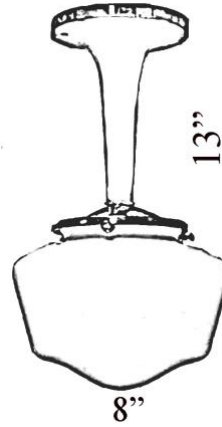

# C-11ARM: DECO PENDANT LIGHT

**LISTED** ; Interior / Exterior (Covered) Residential & Commercial Use

Max Wattage:

100w LED Equivalent; 60w Incandescent Bulb ;  
Medium Base (E26) Socket, Dimmable (GU-24 also available)

Glass: Milk/White Glass (Alternative Sizes and Type available)

Mounting: 4.5" Mounting surface attaches to standard box. All Install Hardware Provided.

Options: Chain (C-11), Flush (C-11F), Pole (C-1TUB) and Wall Mounts (H-7) Available

Material: Solid Brass Construction

---