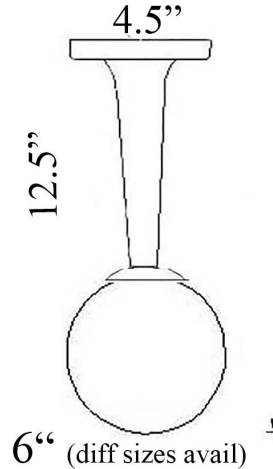

C-12ARM: BALL PENDANT LIGHT

LISTED ; Interior / Exterior (Covered) Residential & Commercial Use

Max Wattage:

100w LED Equivalent; 60w Incandescent Bulb ;
Medium Base (E26) Socket, Dimmable (GU-24 also available)

Glass: Milk/White Glass (Other types available upon request)

Mounting: 4.5" Mounting surface attaches to standard box. All Install Hardware Provided.

Options: Chain (C-12), Flush (C-12F), Pole (C-12TUB), Wall Mounts (H-12) and Larger Sizes Available