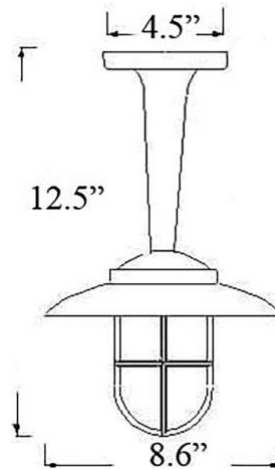

C-1ARM: SMALL HOODED PENDANT

LISTED ; Interior / Exterior (Covered) Residential & Commercial Use

Max Wattage:

100w LED Equivalent; 60w Incandescent Bulb ;
Medium Base (E26) Socket, Dimmable (GU-24 also available)

Glass: Clear or Frosted Glass Available

Mounting: 4.5" Mounting surface attaches to standard box. All Install Hardware Provided.

Options: Chain (C-1), Flush (C-1F), Pole (C-1TUB) and Wall Mounts (H-1) Available