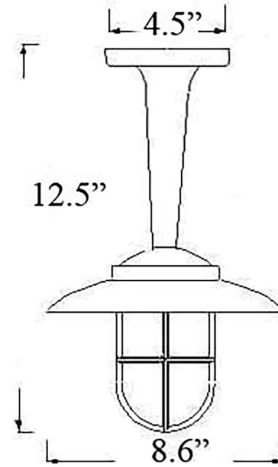

C-1ARM: SMALL HOODED PENDANT

LISTED ; Interior / Exterior (Covered) Residential & Commercial Use

Max Wattage:

100w LED Equivalent; 60w Incandescent Bulb ;
Medium Base (E26) Socket, Dimmable (GU-24 also available)

Glass: Clear or Frosted Glass Available

Mounting: 4.5" Mounting surface attaches to standard box. All Install Hardware Provided.

Options: Chain (C-1), Flush (C-1F), Pole (C-1TUB) and Wall Mounts (H-1) Available