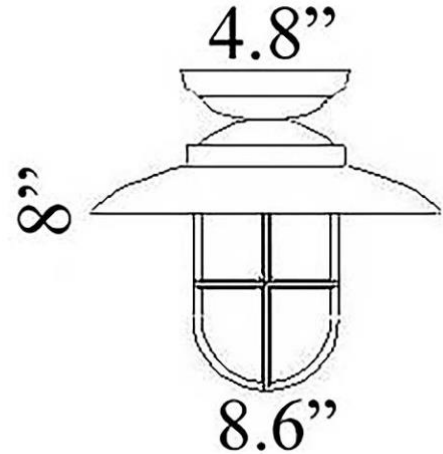

C-1F: SMALL HOODED FLUSH MOUNT

LISTED ; Interior / Exterior (Covered) Residential & Commercial Use

Max Wattage:

100w LED Equivalent; 75w Incandescent Bulb ;
Medium Base (E26) Socket, Dimmable (GU-24 also available)

Glass: Clear or Frosted Glass Available

Mounting: 4.8" Mounting back plate attaches to standard box. All Install Hardware Provided.

Options: Chain (C-1), Pendant (C-1ARM), Pole (C-1TUB) and Wall Mounts (H-1) Available