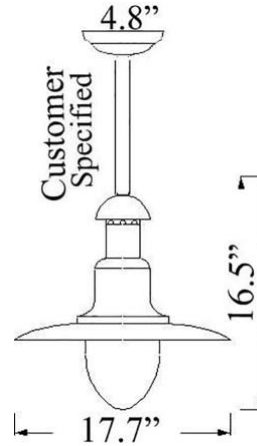

C-2TUB: LARGE BRIM POLE LIGHT

LISTED ; Interior / Exterior (Covered) Residential & Commercial Use

Max Wattage:

100w LED Equivalent; 75w Incandescent Bulb ;
Medium Base (E26) Socket, Dimmable (GU-24 also available)

Glass: Clear or Frosted Glass Available

Mounting: 4.8" Mounting back plate attaches to standard box. Overall height is adjusted to customer specification. All Install Hardware Provided.

Options: Chain (C-2) and Smaller Sizes (C-6, C-7) Available