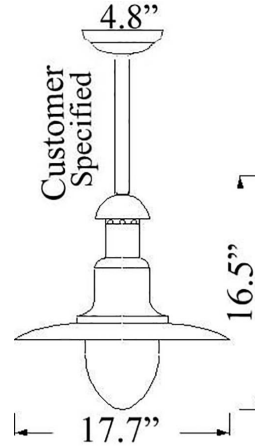

C-2TUB: LARGE BRIM POLE LIGHT

LISTED ; Interior / Exterior (Covered) Residential & Commercial Use

Max Wattage:

100w LED Equivalent; 75w Incandescent Bulb ;
Medium Base (E26) Socket, Dimmable (GU-24 also available)

Glass: Clear or Frosted Glass Available

Mounting: 4.8" Mounting back plate attaches to standard box. Overall height is adjusted to customer specification. All Install Hardware Provided.

Options: Chain (C-2) and Smaller Sizes (C-6, C-7) Available