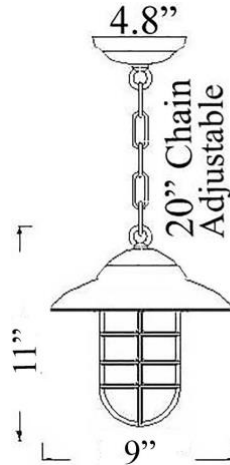

C-3: LARGE HOODED HANGING LIGHT

LISTED ; Interior / Exterior (Covered) Residential & Commercial Use

Max Wattage:

100w LED Equivalent; 75w Incandescent Bulb ;
Medium Base (E26) Socket, Dimmable (GU-24 also available)

Glass: Clear or Frosted Glass Available

Mounting: 4.8" Mounting back plate attaches to standard box. 20" of chain is provided, more available upon Request. All Install Hardware Provided.

Options: Flush (C-3F), Pendant (C-3ARM), Pole (C-3TUB) and Wall Mounts (H-2) Available