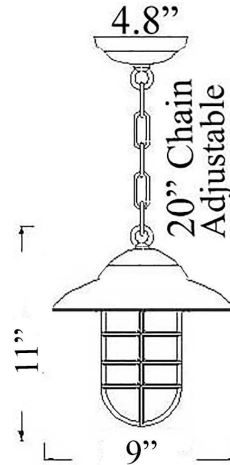

# C-3: LARGE HOODED HANGING LIGHT

**LISTED** ; Interior / Exterior (Covered) Residential & Commercial Use

Max Wattage:

100w LED Equivalent; 75w Incandescent Bulb ;  
Medium Base (E26) Socket, Dimmable (GU-24 also available)

Glass: Clear or Frosted Glass Available

Mounting: 4.8" Mounting back plate attaches to standard box. 20" of chain is provided, more available upon Request. All Install Hardware Provided.

Options: Flush (C-3F), Pendant (C-3ARM), Pole (C-3TUB) and Wall Mounts (H-2) Available

Material: Solid Brass Construction