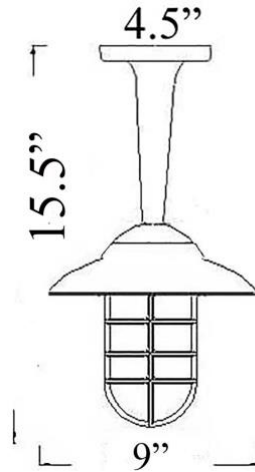

C-3ARM: LARGE HOODED PENDANT

LISTED ; Interior / Exterior (Covered) Residential & Commercial Use

Max Wattage:

100w LED Equivalent; 60w Incandescent Bulb ;
Medium Base (E26) Socket, Dimmable (GU-24 also available)

Glass: Clear or Frosted Glass Available

Mounting: 4.5" Mounting surface to standard box. All Install Hardware Provided.

Options: Chain (C-3), Flush (C-3F), Pole (C-3TUB) and Wall Mounts (H-2) Available

Material: Solid Brass Construction