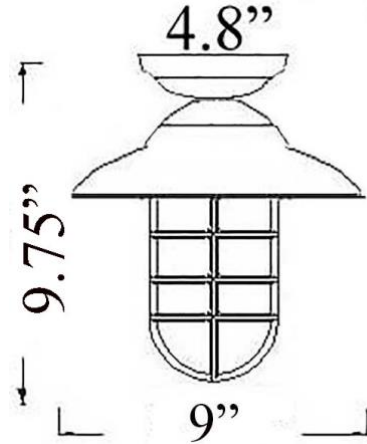

C-3F: LARGE HOODED FLUSH MOUNT

LISTED ; Interior / Exterior (Covered) Residential & Commercial Use

Max Wattage:

100w LED Equivalent; 60w Incandescent Bulb ;
Medium Base (E26) Socket, Dimmable (GU-24 also available)

Glass: Clear or Frosted Glass Available

Mounting: 4.8" Mounting back plate attaches to standard box. All Install Hardware Provided.

Options: Chain (C-3), Pendant (C-3ARM), Pole (C-3TUB) and Wall Mounts (H-2) Available