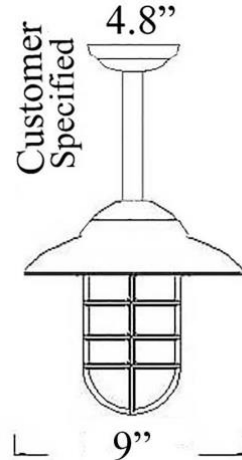

C-3TUB: LARGE HOODED POLE LIGHT

LISTED ; Interior / Exterior (Covered) Residential & Commercial Use

Max Wattage:

100w LED Equivalent; 75w Incandescent Bulb ;
Medium Base (E26) Socket, Dimmable (GU-24 also available)

Glass: Clear or Frosted Glass Available

Mounting: 4.8" Mounting back plate attaches to standard box. Overall height is adjusted to customer specification. All Install Hardware Provided.

Options: Chain (C-3), Flush (C-3F), Pendant (C-3ARM) and Wall Mounts (H-2) Available