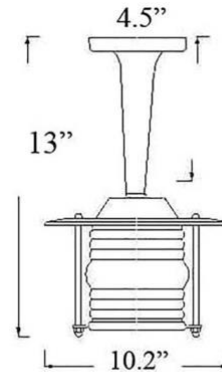

C-4ARM: PATIO PENDANT LIGHT

LISTED ; Interior / Exterior (Covered) Residential & Commercial Use

Max Wattage:

100w LED , Incandescent Bulb ;

Medium Base (E26) Socket, Dimmable (GU-24 also available)

Glass: Clear Standard (Frosted +$40)

Mounting: 4.8" Mounting backplate attaches to standard box. Overall height is customized to customer specification. All Install Hardware Provided.

Options: Chain (C-4), Flush (C-4F), Pendant (C-4ARM) and Wall Mounts Available

Material: Solid Brass Construction

Available Finishes

Standard Finishes:

Unlacquered Brass – $375

*Typically in-stock & available
for immediate shipment*

Replacement Glass:

Clear - $45

Frosted - $75

Custom Finishes*: $495 Each

Brass (Antique, Lacquered, Satin)

Copper (Antique, Polished, Satin)

Nickel (Antique, Polished, Satin)

Oil Rubbed Bronze ~ Pewter

Polished & Satin Chrome ~ Verdigris

Powder Coat (All Colors Available)

Custom Matching Also Available

*Custom Finish Info: 4-8 weeks unless in-stock; Rush Available; Special Orders not Refundable; Custom Lights often in-stock ; Minimum of two lights if not in-stock