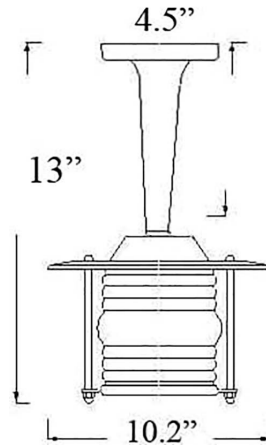

C-4ARM: PATIO PENDANT LIGHT

LISTED Interior / Exterior (Covered) Residential & Commercial Use

Max Wattage:

100w LED , Incandescent Bulb ;
Medium Base (E26) Socket, Dimmable (GU-24 also available)

Glass: Clear Standard (Frosted +$30)

Mounting: 4.5" Mounting surface attaches to standard box. All Install Hardware Provided.

Options: Chain (C-4), Flush (C-4F), Pole (C-4TUB) and Wall Mounts Available

Material: Solid Brass Construction

Available Finishes

Standard Finishes:

Unlacquered Brass – $335

*Typically in-stock & available
for immediate shipment*

Replacement Glass:

Clear - $30
Frosted - $60

Custom Finishes*: $450 Each

Brass (Antique, Lacquered, Satin)
Copper (Antique, Polished, Satin)
Nickel (Antique, Polished, Satin)
Oil Rubbed Bronze ~ Pewter
Polished & Satin Chrome ~ Verdigris
Powder Coat (All Colors Available)
Custom Matching Also Available

*Custom Finish Info: 4-8 weeks unless in-stock; Rush Available; Special Orders not Refundable; Custom Lights often in-stock ; Minimum of two lights if not in-stock

---

Shiplights
Residential & Commercial Lighting

68 Front St. Marblehead, MA 01945
p. 781-631-3864 f. 781-823-5555
info@shiplights.com
~ A Division of Brass 'N Bounty~