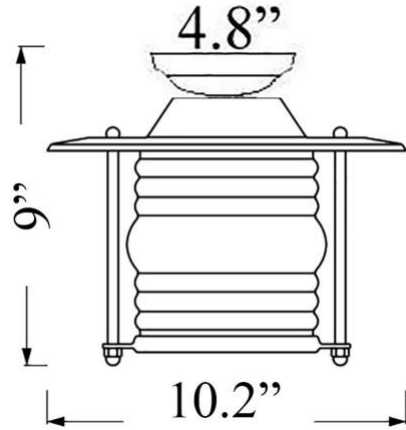

C-4F: FLUSH MOUNT PATIO LIGHT

LISTED Interior / Exterior (Covered) Residential & Commercial Use

Max Wattage:

100w LED , Incandescent Bulb ;
Medium Base (E26) Socket, Dimmable (GU-24 also available)

Glass: Clear Standard (Frosted +\$40)

Mounting: 4.8" Mounting Plate attaches to standard box. All Install Hardware Provided.

Options: Chain Mount (C-4), Pendant (C-4ARM), Pole (C-4TUB) and Wall Mounts Available

Material: Solid Brass Construction