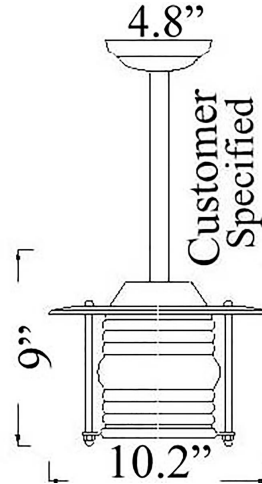

C-4TUB: PATIO POLE LIGHT

LISTED ; Interior / Exterior (Covered) Residential & Commercial Use

Max Wattage:

100w LED , Incandescent Bulb ;

Medium Base (E26) Socket, Dimmable (GU-24 also available)

Glass: Clear Standard (Frosted +\$30)

Mounting: 4.8" Mounting back plate attaches to standard box. Overall height is customized to customer specification. All Install Hardware Provided.

Options: Chain (C-4), Flush (C-4F), Pendant (C-4ARM) and Wall Mounts Available