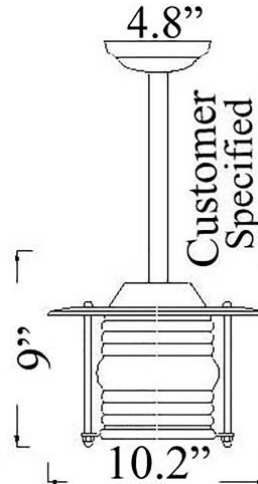

C-4TUB: PATIO POLE LIGHT

LISTED ; Interior / Exterior (Covered) Residential & Commercial Use

Max Wattage:

100w LED , Incandescent Bulb ;
Medium Base (E26) Socket, Dimmable (GU-24 also available)

Glass: Clear Standard (Frosted +\$40)

Mounting: 4.8" Mounting back plate attaches to standard box. Overall height is customized to customer specification. All Install Hardware Provided.

Options: Chain (C-4), Flush (C-4F), Pendant (C-4ARM) and Wall Mounts Available