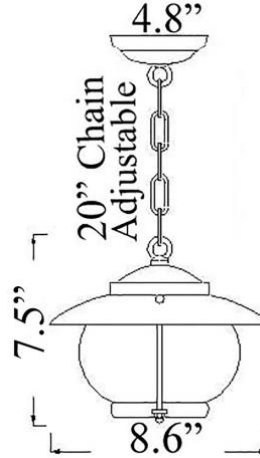

C-5: HANGING GARDEN LIGHT

LISTED ; Interior / Exterior (Covered) Residential & Commercial Use

Max Wattage:

100w LED , Incandescent Bulb ;
Medium Base (E26) Socket, Dimmable (GU-24 also available)

Glass: Clear Bubble / Seeded Standard (Frosted +\$30)

Mounting: 4.8" Mounting back plate attaches to standard box. 20" of chain is provided, more available upon Request. All Install Hardware Provided.

Options: Flush (C-5F), Pendant (C-5ARM), Pole (C-5TUB) and Wall Mounts (H-4) Available