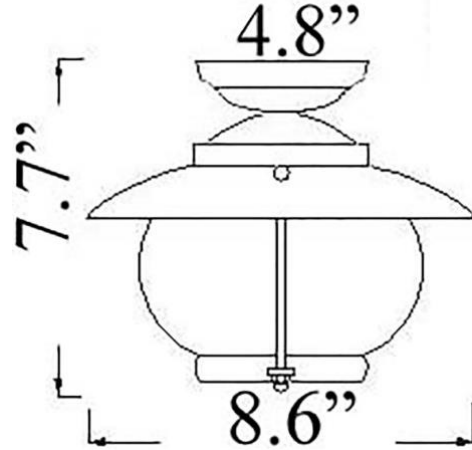

C-5F: GARDEN FLUSH MOUNT

LISTED ; Interior / Exterior (Covered) Residential & Commercial Use

Max Wattage:

100w LED , Incandescent Bulb ;

Medium Base (E26) Socket, Dimmable (GU-24 also available)

Glass: Clear Bubble / Seeded Standard (Frosted +\$30)

Mounting: 4.8" Mounting back plate attaches to standard box. All Install Hardware Provided.

Options: Chain (C-5), Pendant (C-5ARM), Pole (C-5TUB) and Wall Mounts (H-4) Available

Material: Solid Brass Construction