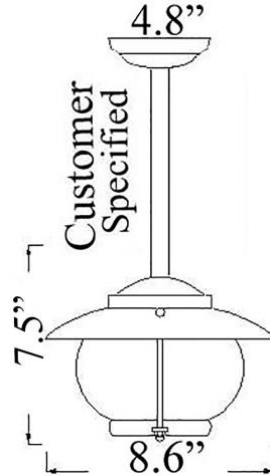

# C-5TUB: GARDEN POLE LIGHT

**LISTED** ; Interior / Exterior (Covered) Residential & Commercial Use

Max Wattage:

100w LED , Incandescent Bulb ;

Medium Base (E26) Socket, Dimmable (GU-24 also available)

Glass: Clear Bubble / Seeded Standard (Frosted +\$30)

Mounting: 4.8" Mounting back plate attaches to standard box. Overall height is adjusted to customer specification. All Install Hardware Provided.

Options: Chain (C-5), Flush (C-5F), Pendant (C-5ARM) and Wall Mounts (H-4) Available