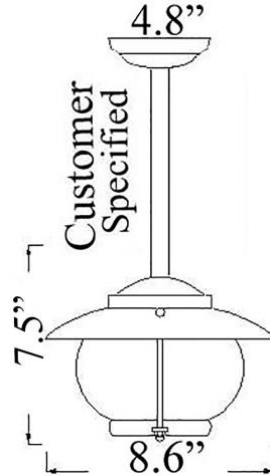

C-5TUB: GARDEN POLE LIGHT

LISTED ; Interior / Exterior (Covered) Residential & Commercial Use

Max Wattage:

100w LED , Incandescent Bulb ;

Medium Base (E26) Socket, Dimmable (GU-24 also available)

Glass: Clear Bubble / Seeded Standard (Frosted +\$30)

Mounting: 4.8" Mounting back plate attaches to standard box. Overall height is adjusted to customer specification. All Install Hardware Provided.

Options: Chain (C-5), Flush (C-5F), Pendant (C-5ARM) and Wall Mounts (H-4) Available