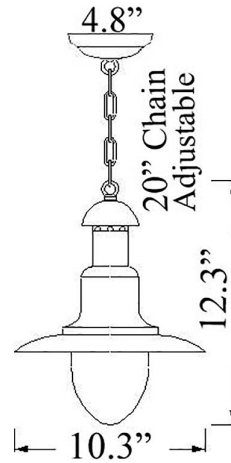

C-6: SMALL BRIM HANGING LIGHT

LISTED ; Interior / Exterior (Covered) Residential & Commercial Use

Max Wattage:

100w LED Equivalent; 60w Incandescent Bulb ;
Medium Base (E26) Socket, Dimmable (GU-24 also available)

Glass: Clear or Frosted Glass Available

Mounting: 4.8" Mounting back plate attaches to standard box. 20" of chain is provided, more available upon Request. All Install Hardware Provided.

Options: Pole (C-6TUB) and Larger Sizes (C-2, C-7) Available