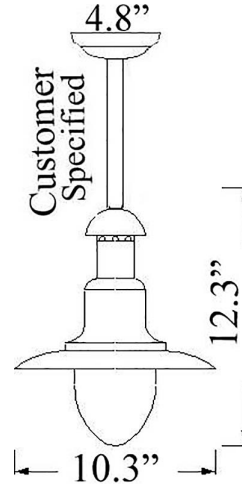

C-6TUB: SMALL BRIM POLE LIGHT

LISTED ; Interior / Exterior (Covered) Residential & Commercial Use

Max Wattage:

100w LED Equivalent; 60w Incandescent Bulb ;
Medium Base (E26) Socket, Dimmable (GU-24 also available)

Glass: Clear or Frosted Glass Available

Mounting: 4.8" Mounting back plate attaches to standard box. Overall height is adjusted to customer specification. All Install Hardware Provided.

Options: Chain (C-6) and Larger Sizes (C-2, C-7) Available