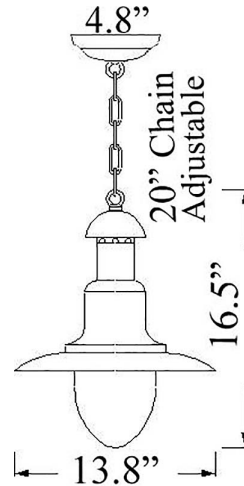

C-7: MEDIUM BRIM HANGING LIGHT

LISTED ; Interior / Exterior (Covered) Residential & Commercial Use

Max Wattage:

100w LED Equivalent; 75w Incandescent Bulb ;
Medium Base (E26) Socket, Dimmable (GU-24 also available)

Glass: Clear or Frosted Glass Available

Mounting: 4.8" Mounting back plate attaches to standard box. 20" of chain is provided, more available upon Request. All Install Hardware Provided.

Options: Pole (C-7TUB) and Other Sizes (C-2, C-6) Available