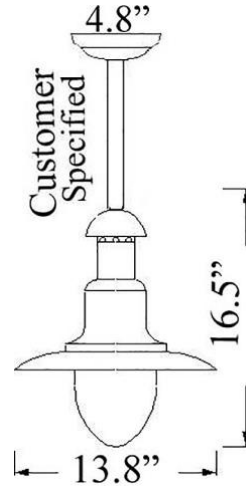

C-7TUB: MEDIUM BRIM POLE LIGHT

LISTED ; Interior / Exterior (Covered) Residential & Commercial Use

Max Wattage:

100w LED Equivalent; 75w Incandescent Bulb ;
Medium Base (E26) Socket, Dimmable (GU-24 also available)

Glass: Clear or Frosted Glass Available

Mounting: 4.8" Mounting back plate attaches to standard box. Overall height is adjusted to customer specification. All Install Hardware Provided.

Options: Chain (C-7) and Other Sizes (C-2, C-6) Available