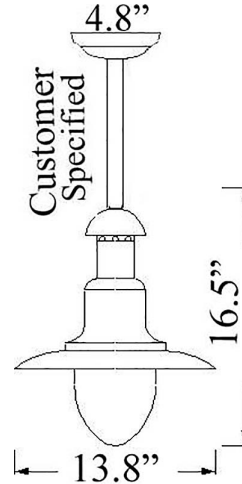

C-7TUB: MEDIUM BRIM POLE LIGHT

LISTED ; Interior / Exterior (Covered) Residential & Commercial Use

Max Wattage:

100w LED Equivalent; 75w Incandescent Bulb ;
Medium Base (E26) Socket, Dimmable (GU-24 also available)

Glass: Clear or Frosted Glass Available

Mounting: 4.8" Mounting back plate attaches to standard box. Overall height is adjusted to customer specification. All Install Hardware Provided.

Options: Chain (C-7) and Other Sizes (C-2, C-6) Available