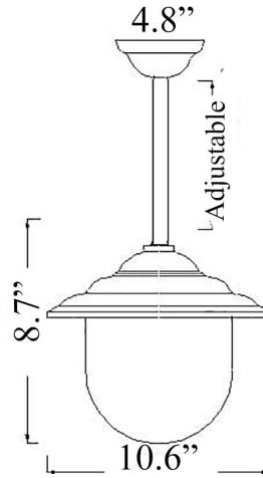

C-9TUB: LARGE GLOBE POLE LIGHT

LISTED ; Interior / Exterior (Covered) Residential & Commercial Use

Max Wattage:

100w LED Equivalent; 75w Incandescent Bulb ;
Medium Base (E26) Socket, Dimmable (GU-24 also available)

Lens: Please note this fixture now comes with a think clear or frosted polycarbonate lens (not glass). Glass is no longer available.

Mounting: 4.8" Mounting back plate attaches to standard box. Overall height is adjusted to customer specification. All Install Hardware Provided.