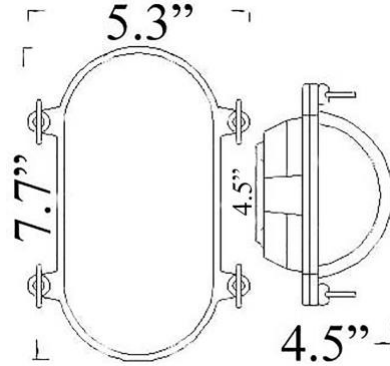

F-1: SMALL OVAL OPEN LIGHT

LISTED ; Interior / **Exterior** Residential & Commercial Use

Max Wattage:

100w LED Equivalent; 60w Wall, 40w Ceiling Incandescent Bulb ;
Medium Base (E26) or Small Base (E12) Socket, Dimmable (GU-24 also available)

Glass: Frosted Ribbed Glass (Clear Ribbed Available)

Mounting: 4.5" back plate attaches to standard box. All Installation Hardware Provided.
Alternative Mounting Options available upon request.

Orientation: Can be used as Wall or Ceiling Fixture ; Can be mounted Vertically or Horizontally