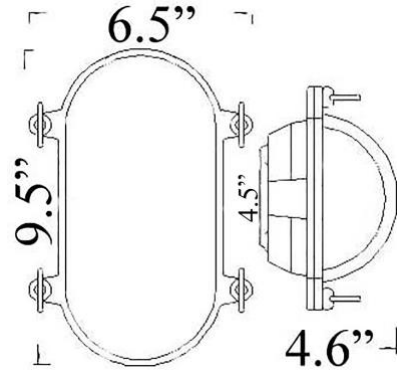

# F-2: MEDIUM OVAL OPEN LIGHT

**LISTED** ; Interior / Exterior Residential & Commercial Use

Max Wattage:

100w LED Equivalent; 60w Wall, 60w Ceiling Incandescent Bulb ;  
Medium Base (E26) Socket, Dimmable (GU-24 also available)

Glass: Frosted Ribbed Glass (Clear Ribbed Available)

Mounting: 4.5" back plate attaches to standard box. All Installation Hardware Provided.  
Alternative Mounting Options available upon request.

Orientation: Can be used as Wall or Ceiling Fixture ; Can be mounted Vertically or Horizontally.