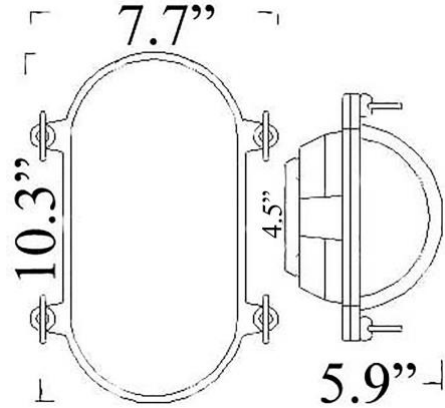

F-3: LARGE OVAL OPEN LIGHT

LISTED Suitable for Wet Locations

Interior / Exterior Residential & Commercial Use

Max Wattage:

100w LED Equivalent; 100w Wall, 60w Ceiling Incandescent Bulb ;
Medium Base (E26) Socket, Dimmable (GU-24 also available)

Glass: Frosted Ribbed Glass (Clear Ribbed Available)

Mounting: 4.5" Mounting Plate Attaches to Standard Box; Wires exit through back of fixture. All Installation Hardware Provided. Alternative Mounting Options available upon

Orientation: Can be used as Wall or Ceiling Fixture ; Can be mounted Vertically or Horizontally

Options: Switch Available (+\$28); Other sizes (F-1,3), Without Wingnuts (WF-7) and Caged Versions Available (O-3)