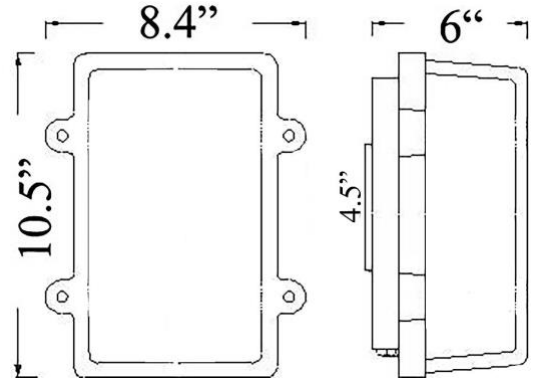

## F-4: RECTANGULAR OPEN LIGHT

**LISTED** ; Interior / **Exterior** Residential & Commercial Use

Max Wattage:

100w LED Equivalent; 75w Wall, 60w Ceiling Incandescent Bulb ;  
Medium Base (E26) Socket, Dimmable (GU-24 also available)

Glass: Frosted Glass

Mounting: 4.5" back plate attaches to standard box. All Installation Hardware Provided.  
Alternative Mounting Options and back plate sizes available upon request.

Orientation: Can be used as Wall or Ceiling Fixture ; Can be mounted Vertically or Horizontally.