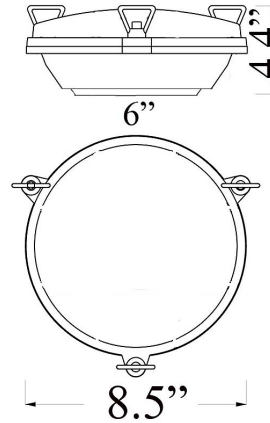

# F-6: ROUND OPEN LIGHT

**LISTED Suitable for Wet Locations**

Interior / Exterior Residential & Commercial Use

Max Wattage:

100w LED Equivalent; 75w Wall, 60w Ceiling Incandescent Bulb ;  
Medium Base (E26) Socket, Dimmable (GU-24 also available)

Glass: Clear or Frosted Glass (Frosted Pictured)

Mounting: 6” mounting surface, attaches to standard box. All Installation Hardware Provided.  
Alternative Mounting Options available upon request.

Orientation: Can be used as Wall or Ceiling Fixture