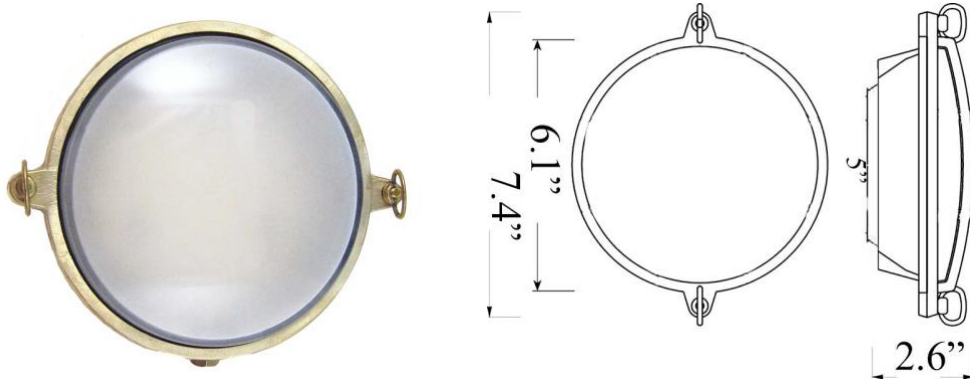

F-7: SMALL ROUND OPEN LIGHT

LISTED Suitable for Wet Locations

Interior / Exterior Residential & Commercial Use

Max Wattage:

60w LED Equivalent; 40w Incandescent Bulb ;

Small Base (E12) Socket, Dimmable

Glass: Clear or Frosted Glass

Mounting: 4.5" mounting surface, attaches to standard box. All Installation Hardware Provided. Alternative Mounting Options available upon request.

Orientation: Can be used as Wall or Ceiling Fixture

Options: Available without wing nuts, in larger version (R-1) and caged (R-2)