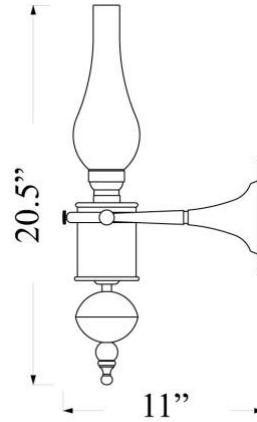

G-2: LARGE GIMBALED WALL LIGHT

Interior / Dry Residential & Commercial Use

Max Wattage:

100w LED Equivalent; 60w Incandescent Bulb ;
Small Base (E12) Socket, Dimmable

Glass: Clear Glass Chimney Only

Mounting: Two Options included: (1) Universal Crossbar with extenders & machine screws ; (2) Set of Brass wood screws

Options: Smaller size (G-1) Available

Material: Solid Brass Construction.

Available Finishes

Standard Finishes:

Unlacquered Brass – \$325

*Typically in-stock & available
for immediate shipment*

Replacement Glass: