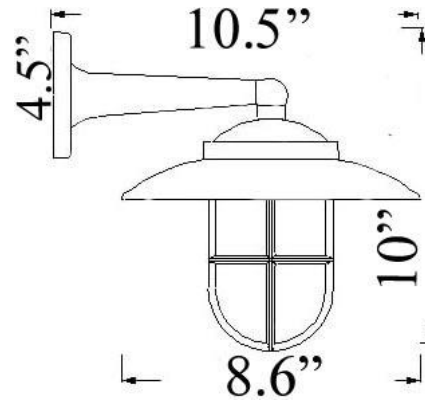

# H-1: SMALL HOODED WALL MOUNT

**LISTED Suitable for Wet Locations**

Interior / Exterior Residential & Commercial Use

Max Wattage:

100w LED Equivalent; 75w Incandescent Bulb ;  
Medium Base (E26) Socket, Dimmable (GU-24 also available)

Glass: Clear or Frosted Glass Available

Mounting: 4.5" Mounting Plate attaches to standard box. All Install Hardware Provided.

Options: Ceiling Mounts, Larger Size, Cageless Version, On/Off Switch Available