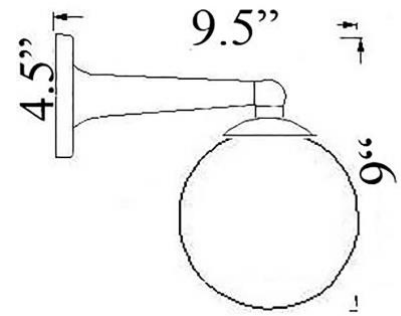

H-12: BALL WALL MOUNT

(Interior Version)

(Exterior Version)

LISTED UL Listed; Interior / Exterior Residential & Commercial Use

Max Wattage:

100w LED Equivalent; 75w Incandescent Bulb ;
Medium Base (E26) Socket, Dimmable (GU-24 also available)

Glass: Milk/White Glass (Other types available upon request)

Mounting: 4.5" Mounting Plate attaches to standard box. All Install Hardware Provided.

Options: Ceiling Mounts and Larger Size Available;

Material: Solid Brass Construction