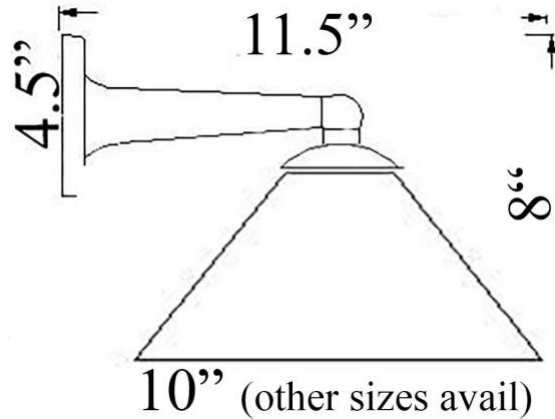

# H-14: BILLIARD WALL MOUNT

**LISTED** UL Listed; Interior / Dry Residential & Commercial Use

Max Wattage:

100w LED Equivalent; 100w Incandescent Bulb ;  
Medium Base (E26) Socket, Dimmable (GU-24 also available)

Glass: Green Glass (Other Colors Available, White, Amber, etc)

Mounting: 4.5" Mounting Plate attaches to standard box. All Install Hardware Provided.  
Alternative Mounting options available upon request.