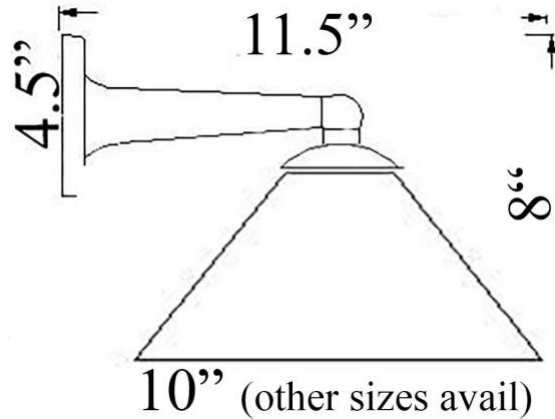

H-14: BILLIARD WALL MOUNT

LISTED UL Listed; Interior / Dry Residential & Commercial Use

Max Wattage:

100w LED Equivalent; 100w Incandescent Bulb ;
Medium Base (E26) Socket, Dimmable (GU-24 also available)

Glass: Green Glass (Other Colors Available, White, Amber, etc)

Mounting: 4.5" Mounting Plate attaches to standard box. All Install Hardware Provided.
Alternative Mounting options available upon request.