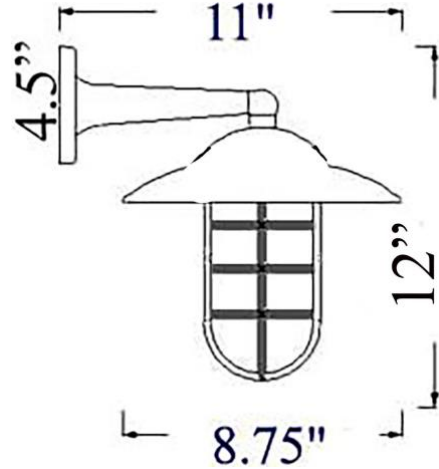

H-2: LARGE HOODED WALL MOUNT

LISTED Suitable for Wet Locations

Interior / Exterior Residential & Commercial Use

Max Wattage:

100w LED Equivalent; 75w Incandescent Bulb ;

Medium Base (E26) Socket, Dimmable (GU-24 also available)

Glass: Clear or Frosted Glass Available

Mounting: 4.5" Mounting Plate attaches to standard box. All Install Hardware Provided.

Options: Ceiling Mounts and Smaller Size Available

Material: Solid Brass Construction