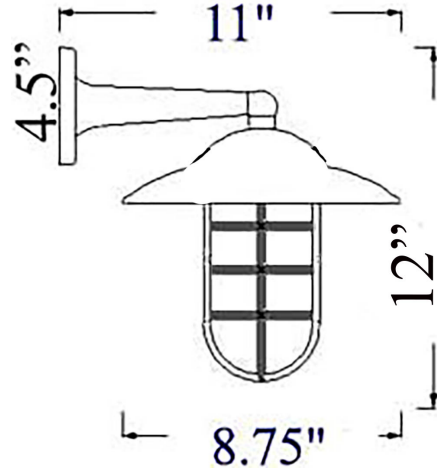

## H-2: LARGE HOODED WALL MOUNT

**LISTED Suitable for Wet Locations**

Interior / Exterior Residential & Commercial Use

Max Wattage:

100w LED Equivalent; 75w Incandescent Bulb ;

Medium Base (E26) Socket, Dimmable (GU-24 also available)

Glass: Clear or Frosted Glass Available

Mounting: 4.5" Mounting Plate attaches to standard box. All Install Hardware Provided.

Options: Ceiling Mounts and Smaller Size Available

Material: Solid Brass Construction