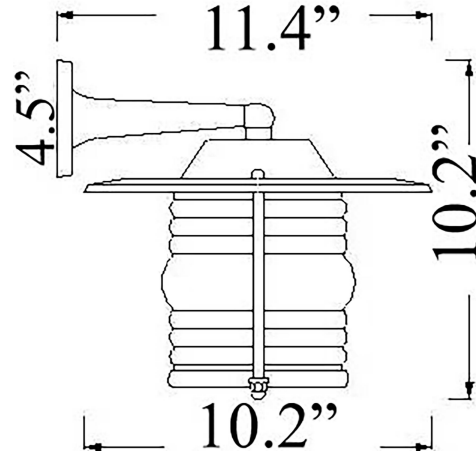

H-3: PATIO WALL MOUNT

LISTED Suitable for Wet Locations

Interior / Exterior Residential & Commercial Use

Max Wattage:

100w LED , Incandescent Bulb ;

Medium Base (E26) Socket, Dimmable (GU-24 also available)

Glass: Clear Standard (Frosted +\$30)

Mounting: 4.5" Mounting Plate attaches to standard box. All Install Hardware Provided.

Options: Ceiling Mounts and Smaller Size Available

Material: Solid Brass Construction