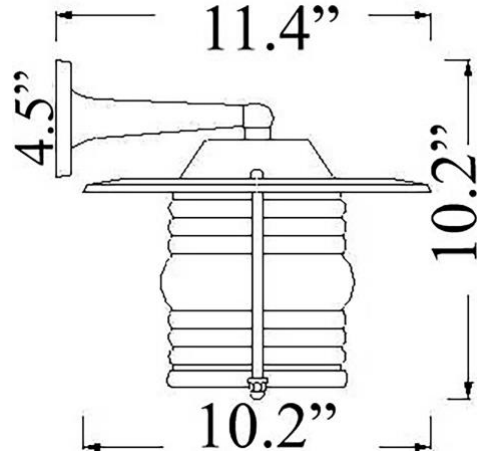

## H-3: PATIO WALL MOUNT

**LISTED Suitable for Wet Locations**

Interior / Exterior Residential & Commercial Use

Max Wattage:

100w LED , Incandescent Bulb ;

Medium Base (E26) Socket, Dimmable (GU-24 also available)

Glass: Clear Standard (Frosted +\$)

Mounting: 4.5" Mounting Plate attaches to standard box. All Install Hardware Provided.

Options: Ceiling Mounts and Smaller Size Available

Material: Solid Brass Construction