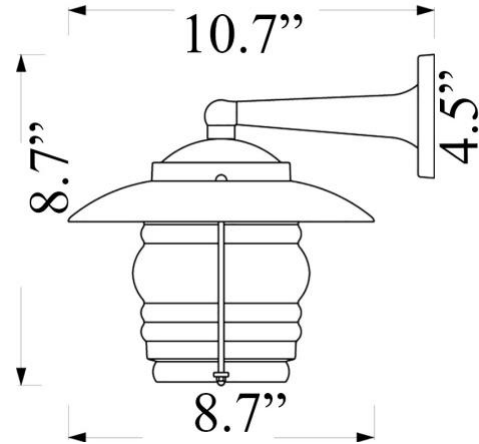

H-5: SMALL PATIO WALL MOUNT

LISTED Suitable for Wet Locations

Interior / Exterior Residential & Commercial Use

Max Wattage:

100w LED , Incandescent Bulb ;

Medium Base (E26) Socket, Dimmable (GU-24 also available)

Glass: Clear Standard, (Frosted +\$)

Mounting: 4.5" Mounting Plate attaches to standard box. All Install Hardware Provided.

Options: Ceiling Mounts and Larger Size Available

Material: Solid Brass Construction