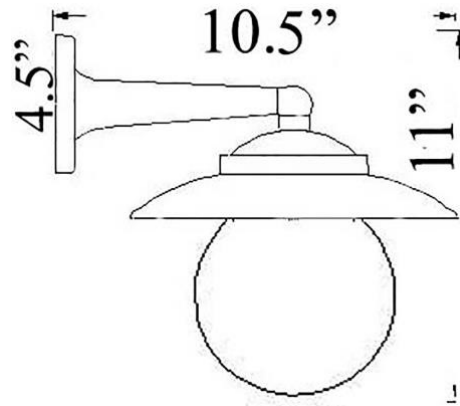

## H-6: SMALL HOODED BALL WALL MOUNT

**LISTED** ; Interior / Exterior Residential & Commercial Use

Max Wattage:

100w LED Equivalent; 75w Incandescent Bulb

Medium Base (E26) Socket, Dimmable (GU-24 also available)

Glass: Milk/White Glass (Other types available upon request)

Mounting: 4.5" Mounting Plate attaches to standard box. All Install Hardware Provided.

Options: Ceiling Mounts, Larger Size and Caged Versions Available;