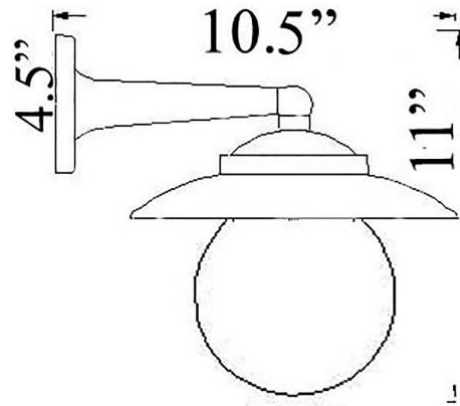

H-6: SMALL HOODED BALL WALL MOUNT

LISTED ; Interior / Exterior Residential & Commercial Use

Max Wattage:

100w LED Equivalent; 75w Incandescent Bulb ;
Medium Base (E26) Socket, Dimmable (GU-24 also available)

Glass: Milk/White Glass (Other types available upon request)

Mounting: 4.5" Mounting Plate attaches to standard box. All Install Hardware Provided.

Options: Ceiling Mounts, Larger Size and Caged Versions Available;