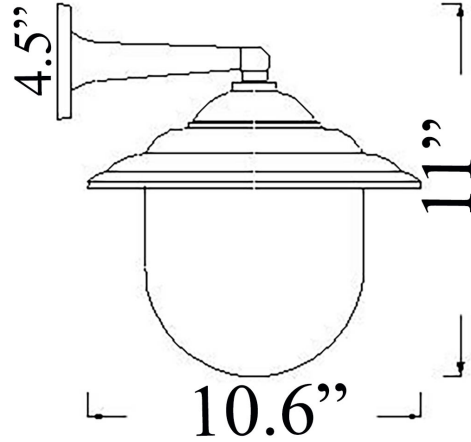

H-9: LARGE GLOBE WALL MOUNT

LISTED Suitable for Wet Locations;
Interior / Exterior Residential & Commercial Use

Max Wattage:

100w LED Equivalent; 75w Incandescent Bulb ;
Medium Base (E26) Socket, Dimmable (GU-24 also available)

Glass: Frosted Glass Only

Mounting: 4.5" Mounting Plate attaches to standard box. All Install Hardware Provided.

Options: Ceiling Mounts Available

Material: Solid Brass Construction

Available Finishes

Standard Finishes: