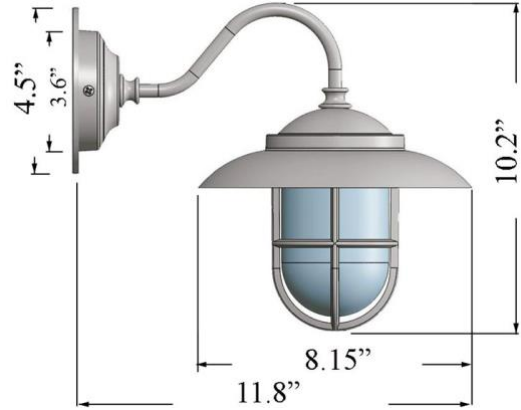

# K-1: SMALL HOODED CAPE LIGHT

**LISTED** ; Interior / Exterior Residential & Commercial Use

Max Wattage:

100w LED Equivalent; 75w Incandescent Bulb ;  
Medium Base (E26) Socket, Dimmable (GU-24 also available)

Glass: Clear or Frosted Glass Available

Mounting: Mounting Plate is 3.6" diameter. Optional 4.5" Mounting Plate available to cover standard box if necessary. All Install Hardware Provided.

Options: Ceiling Mounts and Larger Size Available; Cageless Version Available (K-2)

Material: Solid Brass Construction