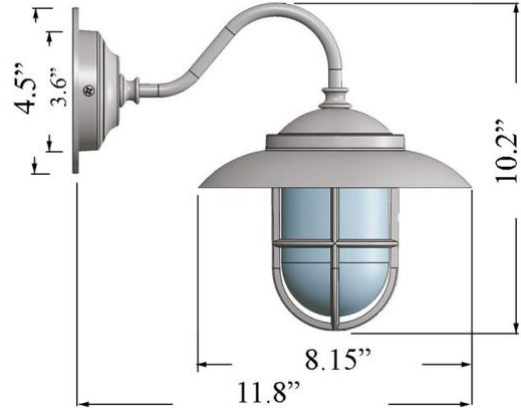

K-1: SMALL HOODED CAPE LIGHT

LISTED ; Interior / Exterior Residential & Commercial Use

Max Wattage:

100w LED Equivalent; 75w Incandescent Bulb ;

Medium Base (E26) Socket, Dimmable (GU-24 also available)

Glass: Clear or Frosted Glass Available

Mounting: 4.5" Mounting Plate to cover standard box if necessary. All Install Hardware Provided.

Options: Ceiling Mounts and Larger Size Available; Cageless Version Available (K-2)

Material: Solid Brass Construction