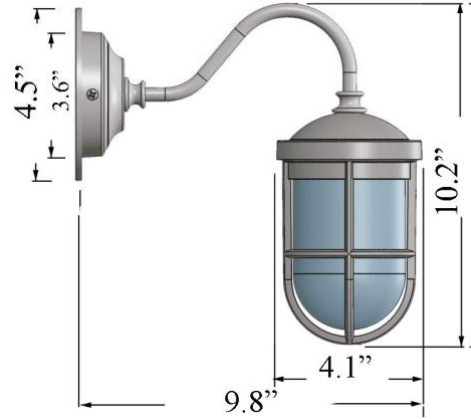

K-2: HOODLESS CAPE LIGHT

LISTED ; Interior / Exterior Residential & Commercial Use

Max Wattage:

100w LED Equivalent; 75w Incandescent Bulb ;
Medium Base (E26) Socket, Dimmable (GU-24 also available)

Glass: Clear or Frosted Glass Available

Mounting: Mounting Plate is 3.6" diameter. Optional 4.5" Mounting Plate available to cover standard box if necessary. All Install Hardware Provided.

Options: Ceiling Mounts and Larger Size Available; Caged Version Available (K-1)