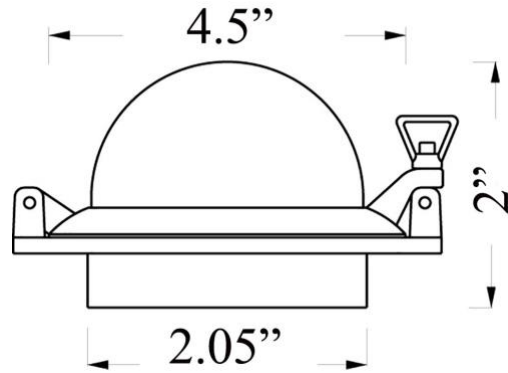

N-1: 12v PORTHOLE NOVELTY LIGHT

Interior / Dry Residential & Commercial Use

Max Wattage:

28w LED Equivalent; 20w Halogen Bulb ;

12V G4 Socket (Accepts LED, Halogen); Requires a transformer for Residential Use

Glass: Frosted Glass

Mounting: Light is slightly recessed; Mounting screws provided

Orientation: Can be used as Wall or Ceiling Fixture

Material: Solid Brass Construction

Available Finishes

Standard Finishes: