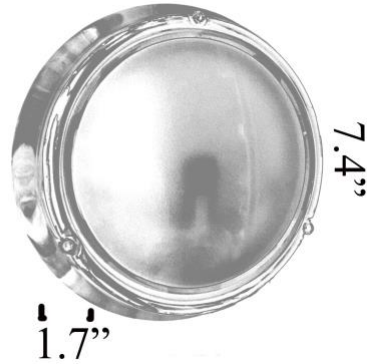

N-2: SMALL ROUND PORTHOLE LIGHT

LISTED ; Interior / Exterior Residential & Commercial Use

Max Wattage:

60w LED Equivalent; 25w Incandescent Bulb ;
Small Base (E12) Socket, Dimmable

Glass: Frosted Glass

Mounting: 7.4" mounting surface, attaches to standard box. All Installation Hardware Provided.
Alternative Mounting Options available upon request.

Orientation: Can be used as Wall or Ceiling Fixture

Material: Solid Brass Construction

Available Finishes

Standard Finishes:

Lacquered Brass – \$255

Polished Chrome - \$255

*Typically in-stock & available
for immediate shipment*