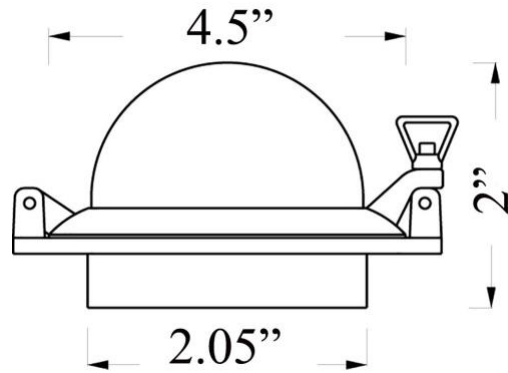

N-3: 12v PORTHOLE MOON NOVELTY LIGHT

Interior / Dry Residential & Commercial Use

Max Wattage:

28w LED Equivalent; 20w Halogen Bulb ;

12V G4 Socket (Accepts LED, Halogen); Requires a transformer for Residential Use

Glass: Frosted Glass

Mounting: Light is slightly recessed; Mounting screws provided

Orientation: Can be used as Wall or Ceiling Fixture

Material: Solid Brass Construction

Available Finishes

Standard Finishes: