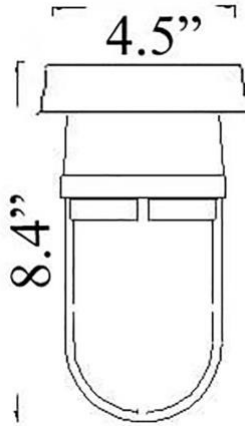

NC-1: FLUSH BULKHEAD LIGHT (w/o CAGE)

LISTED ; Interior / Exterior Residential & Commercial Use

Max Wattage:

100w LED Equivalent; 60w Incandescent Bulb ;
Medium Base (E26) Socket, Dimmable (GU-24 also available)

Glass: Clear or Frosted Glass

Mounting: 4.5" Mounting Plate attaches to standard box. All Installation Hardware Provided.
Alternative Mounting Options available upon request.

Orientation: Can be used as Wall, Ceiling or Post Fixture