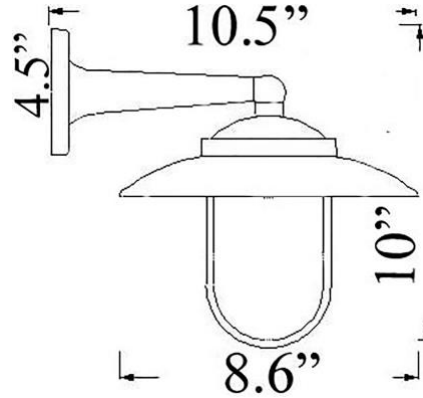

NC-2: SM HOODED WALL MOUNT (w/o CAGE)

LISTED Suitable for Wet Locations

Interior / Exterior Residential & Commercial Use

Max Wattage:

100w LED Equivalent; 75w Incandescent Bulb ;
Medium Base (E26) Socket, Dimmable (GU-24 also available)

Glass: Clear or Frosted Glass Available

Mounting: 4.5" Mounting Plate attaches to standard box. All Install Hardware Provided.

Options: Ceiling Mounts (NC-3) and Caged (H-1) Version Available

Material: Solid Brass Construction