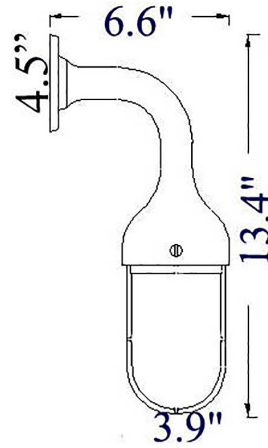

NC-3: ELBOW WALL MOUNT (w/o CAGE)

LISTED Suitable for Wet Locations

Interior / Exterior Residential & Commercial Use

Max Wattage:

100w LED Equivalent; 75w Incandescent Bulb ;

Medium Base (E26) Socket, Dimmable (GU-24 also available)

Glass: Clear or Frosted Glass Available

Mounting: 4.5" Mounting Plate attaches to standard box. All Install Hardware Provided.

Orientation & Options: Light can be used going down (suitable for wet location) or up (in this case, interior/covered use only) ; Available with Cage (B-4)