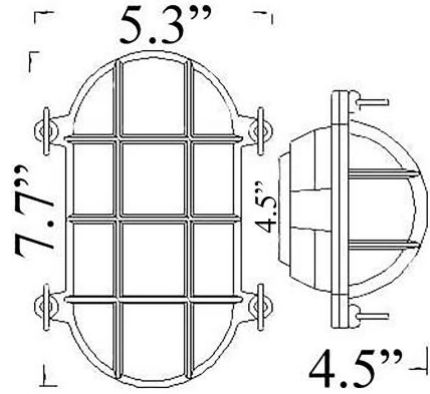

# O-1: SMALL OVAL CAGE LIGHT

**LISTED** ; Interior / **Exterior** Residential & Commercial Use

Max Wattage:

100w LED Equivalent; 60w Wall, 40w Ceiling Incandescent Bulb ; Medium Base (E26) or Candelabra Base Socket (E12) (Contact for Details), Dimmable (GU-24 also available)

Glass: Clear or Frosted Ribbed Glass

Mounting: 4.5" back plate attaches to standard box. All Installation Hardware Provided. Alternative Mounting Options available upon request.

Orientation: Can be used as Wall or Ceiling Fixture ; Can be mounted Vertically or Horizontally