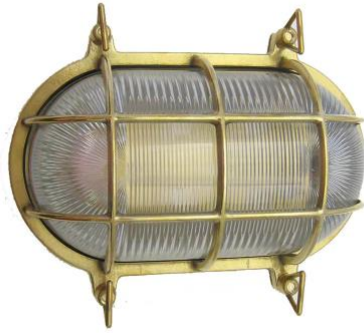

O-2: MEDIUM OVAL CAGE LIGHT

LISTED ; Interior / **Exterior** Residential & Commercial Use

Max Wattage:

100w LED Equivalent; 60w Wall, 60w Ceiling Incandescent Bulb ;
Medium Base (E26) Socket, Dimmable (GU-24 also available)

Glass: Clear or Frosted Ribbed Glass

Mounting: 4.5" back plate attaches to standard box. All Installation Hardware Provided.
Alternative Mounting Options available upon request.

Orientation: Can be used as Wall or Ceiling Fixture ; Can be mounted Vertically or Horizontally.

Options: Custom On/Off Switch Available (+\$35); Other sizes (O-1,3), Without Wingnuts (WF-2) and Cageless Versions Available (F-2)

Material: Solid Brass Construction

Available Finishes

Standard Finishes: