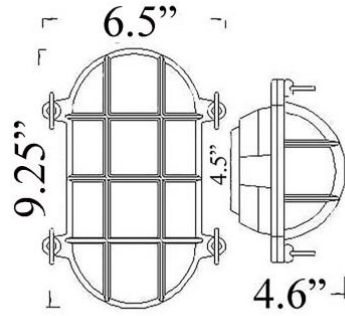

O-2: MEDIUM OVAL CAGE LIGHT

LISTED ; Interior / **Exterior** Residential & Commercial Use

Max Wattage:

100w LED Equivalent; 60w Wall, 60w Ceiling Incandescent Bulb ;
Medium Base (E26) Socket, Dimmable (GU-24 also available)

Glass: Clear or Frosted Ribbed Glass

Mounting: 4.5" back plate attaches to standard box. All Installation Hardware Provided.
Alternative Mounting Options available upon request.

Orientation: Can be used as Wall or Ceiling Fixture ; Can be mounted Vertically or Horizontally.