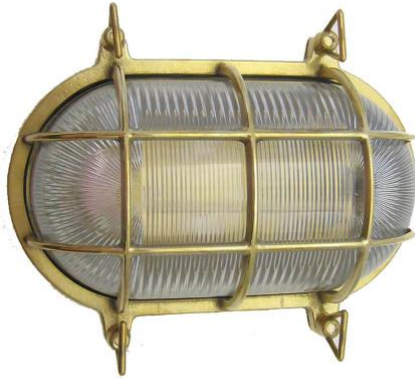

# O-3: LARGE OVAL CAGE LIGHT

**LISTED Suitable for Wet Locations**

Interior / Exterior Residential & Commercial Use

Max Wattage:

100w LED Equivalent; 100w Wall, 60w Ceiling Incandescent Bulb ;  
Medium Base (E26) Socket, Dimmable (GU-24 also available)

Glass: Clear or Frosted Ribbed Glass

Mounting: 4.5" Mounting Plate Attaches to Standard Box; Wires exit through back of fixture. All Installation Hardware Provided. Alternative Mounting Options available upon Request

Orientation: Can be used as Wall or Ceiling Fixture ; Can be mounted Vertically or Horizontally

Options: Switch Available (+\$35); Other sizes (O-1,2), Without Wingnuts (WF-3) and Cageless Versions Available (F-3)

Material: Solid Brass Construction