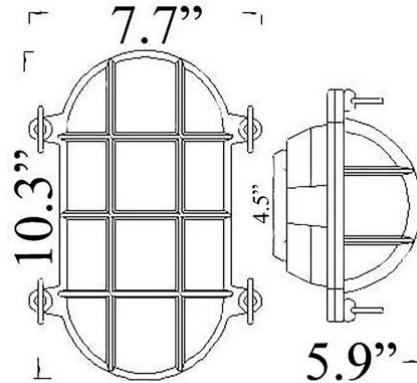

# O-3: LARGE OVAL CAGE LIGHT

**LISTED Suitable for Wet Locations**

Interior / Exterior Residential & Commercial Use

Max Wattage:

100w LED Equivalent; 100w Wall, 60w Ceiling Incandescent Bulb ;  
Medium Base (E26) Socket, Dimmable (GU-24 also available)

Glass: Clear or Frosted Ribbed Glass

Mounting: 4.5" Mounting Plate Attaches to Standard Box; Wires exit through back of fixture. All Installation Hardware Provided. Alternative Mounting Options available upon Request

Orientation: Can be used as Wall or Ceiling Fixture ; Can be mounted Vertically or Horizontally

Options: Switch Available (+\$35); Other sizes (O-1,2), Without Wingnuts (WF-3) and Cageless Versions Available (F-3)