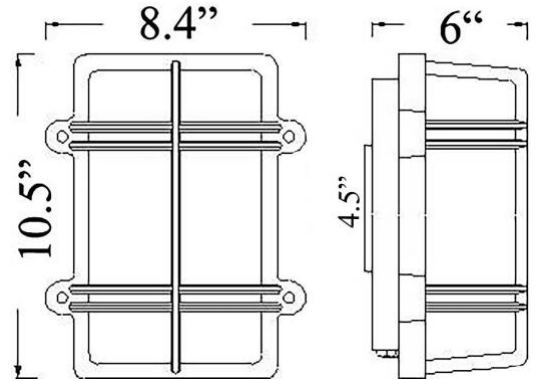

O-4: RECTANGULAR CAGE LIGHT

LISTED ; Interior / **Exterior** Residential & Commercial Use

Max Wattage:

100w LED Equivalent; 75w Wall, 60w Ceiling Incandescent Bulb ;
Medium Base (E26) Socket, Dimmable (GU-24 also available)

Glass: Frosted Glass

Mounting: 4.5" back plate attaches to standard box. All Installation Hardware Provided.
Alternative Mounting Options and back plate sizes available upon request.

Orientation: Can be used as Wall or Ceiling Fixture ; Can be mounted Vertically or Horizontally.