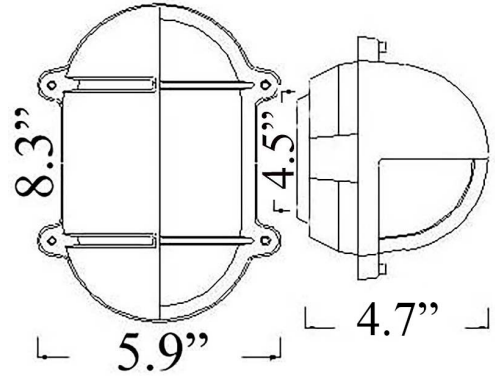

# O-5: SMALL OVAL CAGE LIGHT w/ HOOD

**LISTED** ; Interior / **Exterior** Residential & Commercial Use

Max Wattage:

100w LED Equivalent; 60w Wall, 40w Ceiling Incandescent Bulb ;  
Medium Base (E26) Socket, Dimmable (GU-24 also available)

Glass: Clear or Frosted Ribbed Glass

Mounting: 4.5" back plate attaches to standard box. All Installation Hardware Provided.  
Alternative Mounting Options available upon request.

Orientation: Can be used as Wall or Ceiling Fixture ; Can be mounted Vertically or Horizontally