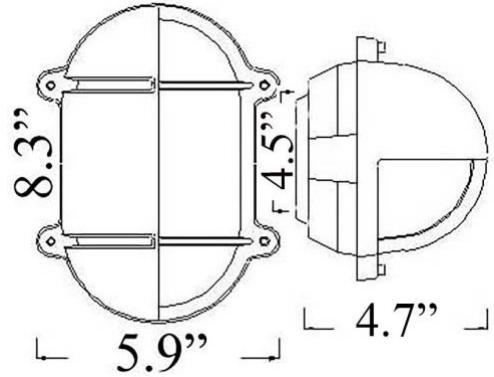

O-5: SMALL OVAL CAGE LIGHT w/ HOOD

LISTED ; Interior / **Exterior** Residential & Commercial Use

Max Wattage:

100w LED Equivalent; 60w Wall, 40w Ceiling Incandescent Bulb ;
Medium Base (E26) Socket, Dimmable (GU-24 also available)

Glass: Clear or Frosted Ribbed Glass

Mounting: 4.5" back plate attaches to standard box. All Installation Hardware Provided.
Alternative Mounting Options available upon request.

Orientation: Can be used as Wall or Ceiling Fixture ; Can be mounted Vertically or Horizontally