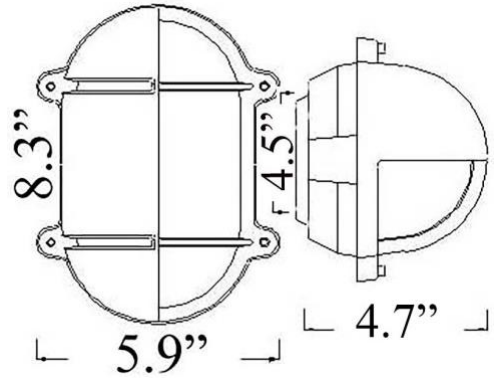

O-5: SMALL OVAL CAGE LIGHT w/ HOOD

LISTED ; Interior / **Exterior** Residential & Commercial Use

Max Wattage:

100w LED Equivalent; 60w Wall, 40w Ceiling Incandescent Bulb ; Medium Base (E26) or Candelabra Base Socket (E12) (Contact for Details), Dimmable (GU-24 also available)

Glass: Clear or Frosted Ribbed Glass

Mounting: 4.5" back plate attaches to standard box. All Installation Hardware Provided. Alternative Mounting Options available upon request.

Orientation: Can be used as Wall or Ceiling Fixture ; Can be mounted Vertically or Horizontally