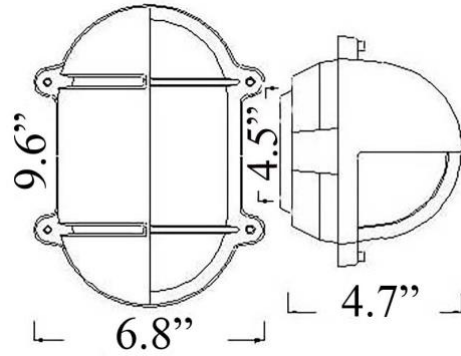

O-6: MEDIUM OVAL CAGE LIGHT w/ HOOD

LISTED ; Interior / **Exterior** Residential & Commercial Use

Max Wattage:

100w LED Equivalent; 60w Wall, 60w Ceiling Incandescent Bulb ;
Medium Base (E26) Socket, Dimmable (GU-24 also available)

Glass: Clear or Frosted Ribbed Glass

Mounting: 4.5" back plate attaches to standard box. All Installation Hardware Provided.
Alternative Mounting Options available upon request.

Orientation: Can be used as Wall or Ceiling Fixture ; Can be mounted Vertically or Horizontally.